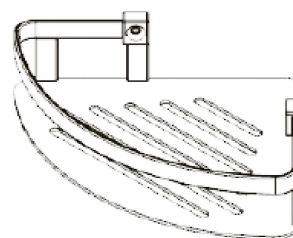

308 PREFERRED CORNER SOAP TRAY

EXCEPTIONAL DESIGN

sales@preferredbathinc.com

www.preferredbathinc.com

(336) 904-6248

CORNER SOAP TRAY

- EASY TO CLEAN
- EASY TO INSTALL
- NO ASSEMBLY REQUIRED FULLY WELDED

PART NUMBERS	FINISH
308-BP	BRIGHT POLISHED
308-SS	SATIN STAINLESS

HARDWARE INCLUDED

- 304 STAINLESS STEEL CORNER SOAP TRAY - 1
- STAINLESS STEEL MOUNTING SCREWS - 2
- SILICON WASHERS AND SPACERS - 2
- WALL ANCHORS - 2

INSTALLATION:

Drill two holes to line up with the above measurements. Attach using the stainless steel wood screws. Silicon washers help secure the shelf to any type of surface material.