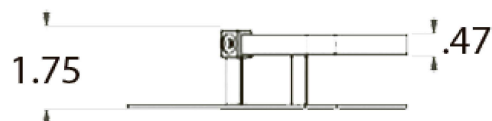

HARDWARE INCLUDED

- 304 STAINLESS STEEL CORNER SOAP TRAY - 1
- STAINLESS STEEL MOUNTING SCREWS - 2
- SILICON WASHERS AND SPACERS - 2
- WALL ANCHORS - 2

INSTALLATION:

Drill two holes to line up with the above measurements. Attach using the stainless steel wood screws. Silicon washers help secure the shelf to any type of surface material.