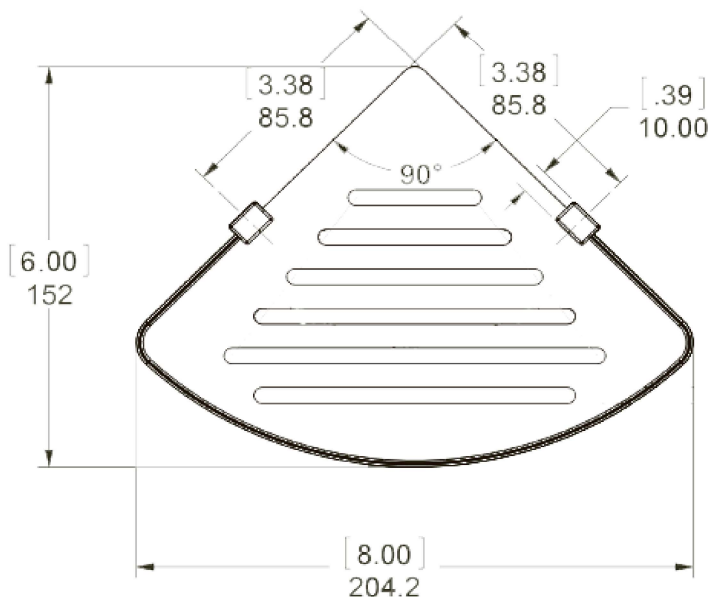

308 PREFERRED CORNER SOAP TRAY

EXCEPTIONAL DESIGN

sales@preferredbathinc.com

www.preferredbathinc.com

(336) 904-6248

CORNER SOAP TRAY

- EASY TO CLEAN
- EASY TO INSTALL
- NO ASSEMBLY REQUIRED FULLY WELDED

PART NUMBERS	FINISH
308-BP	BRIGHT POLISHED
308-SS	SATIN STAINLESS

HARDWARE INCLUDED

- 304 STAINLESS STEEL CORNER SOAP TRAY - 1
- STAINLESS STEEL MOUNTING SCREWS - 2
- SILICON WASHERS AND SPACERS - 2
- WALL ANCHORS - 2

INSTALLATION:

Drill two holes to line up with the above measurements. Attach using the stainless steel wood screws. Silicon washers help secure the shelf to any type of surface material.